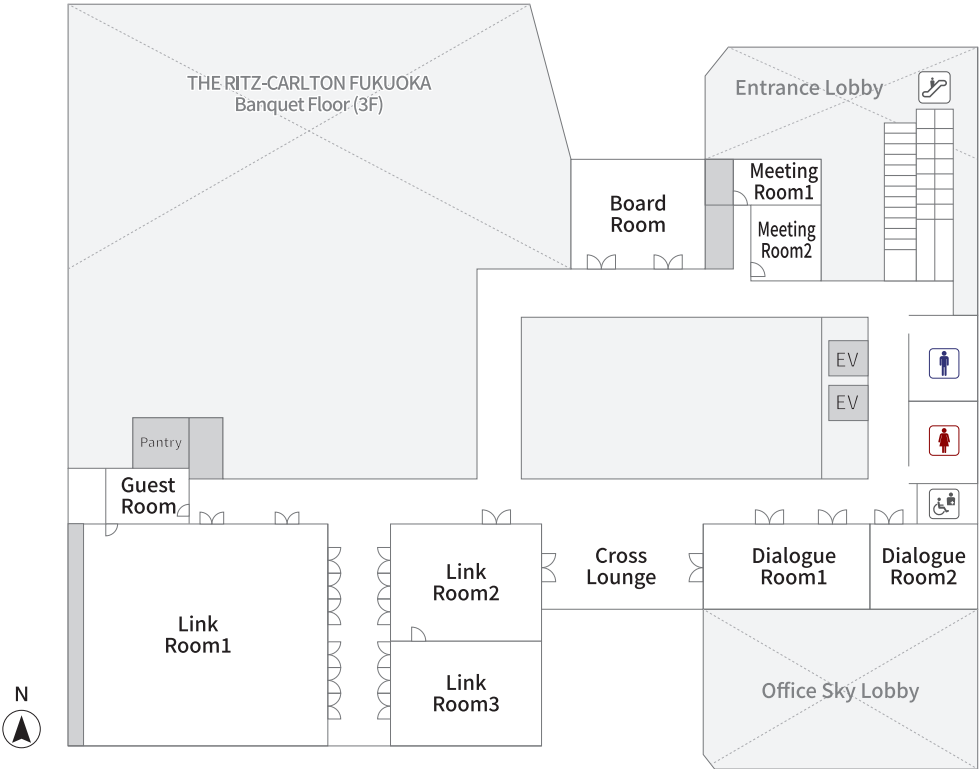

3F FLOOR MAP(Entrance Lobby)

Meiji-dori side

From Office Sky Lobby

4F FLOOR MAP(Conference Floor)

Meiji-dori side

FDGC PARK side